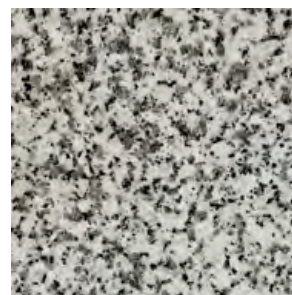

Swenson Stone Consultants

SOME OF OUR GRANITES

ANGOLA BLACK

ABSOLUTE BLACK

DARK CHARCOAL

MOSS GREEN LIGHT

MOUNTAIN GNEISS

WINTER STORM

MOUNTAIN BLUE

NEW QUINCY GREY

KEMNAY GREY

MAHOGANY

CAIRN GORM PINK

ROYAL ROSE

CONCORD POINT

VISCOUNT WHITE